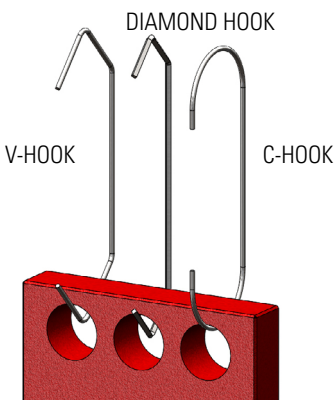

DIAMOND HOOKS (HKD SERIES)

CALL 866-ASK-EPSI TO ORDER

The EPSI Guarantee:

- BETTER: Better Grounding: Sharp edge provides better current flow
- STRONGER: Almost double the load of V- and C- style hooks
- FASTER: Smaller Contact Patch: Minimizes rework due to touch-ups

Diamond Hooks Provide the Smallest Contact Area

Round Hooks vs. Diamond Hooks

CHECK OUT OUR ECOMMERCE
ENABLED WEB SITE AT WWW.EPSI.COM!

4221 Courtney Road | Franksville, WI 53126
Ph: 866-ASK-EPSI | Fx: 866-FAX-EPSI
Email: sales@epsi.com